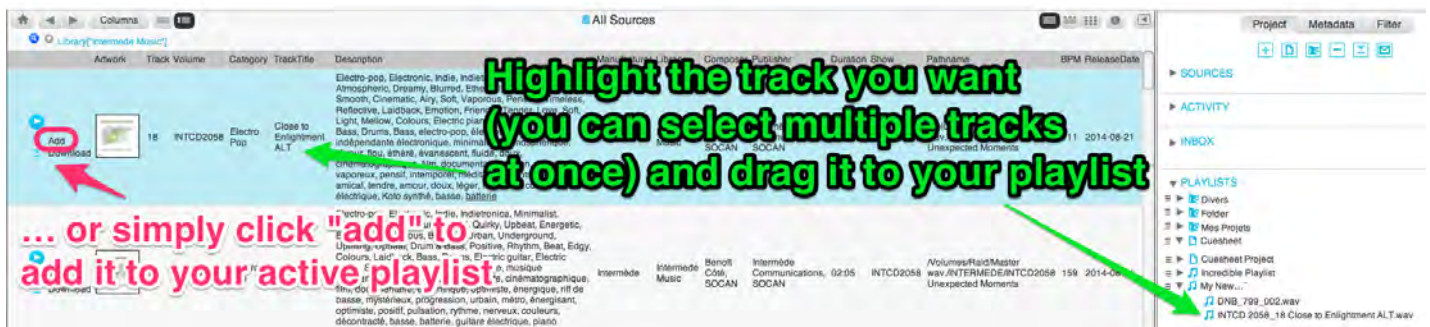

2. You now have access to the "Project", "Metadata" and "Browse" tabs. **Select the "Project" tab:**

3. From the **Project** tab, to create a new playlist, click on the **+** icon, as shown hereunder:

4. You can now give your playlist a name by clicking only once on its generic name (as shown):

5. To include tracks in your playlist, simply **drag your tracks** in the playlist, as shown or click on "add" to add a track to your active playlist:

Share your playlist

1. When your playlist is ready to share, select it by clicking once (on the music notes) and then click on the **envelope icon** at the right of the toolbar, as illustrated: