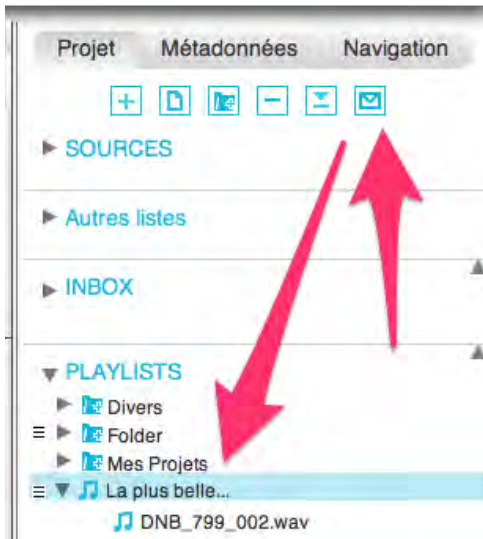

2. You now have access to the "Project", "Metadata" and "Browse" tabs. **Select the "Project" tab:**

3. From the **Project** tab, to create a new playlist, click on the **+** icon, as shown hereunder:

4. You can now give your playlist a name by clicking only once on its generic name (as shown):

5. To include tracks in your playlist, simply **drag your tracks** in the playlist, as shown or click on "add" to add a track to your active playlist:

Share your playlist

1. When your playlist is ready to share, select it by clicking once (on the music notes) and then click on the **envelope icon** at the right of the toolbar, as illustrated: