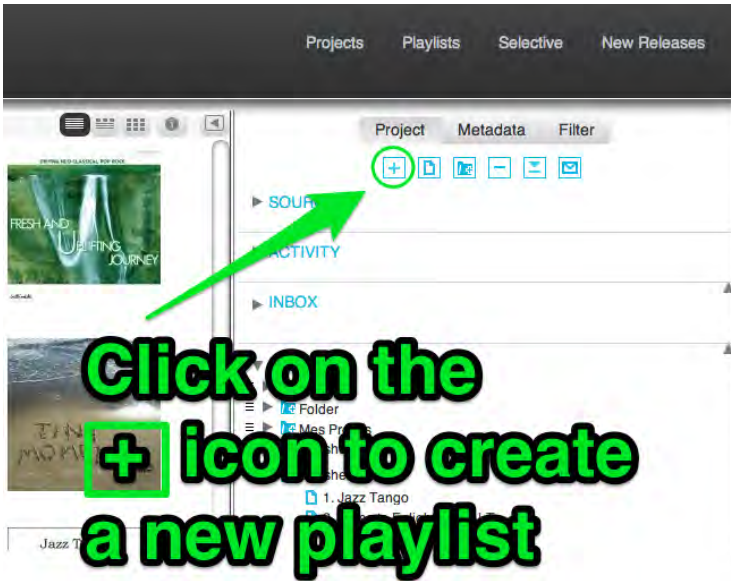

2. You now have access to the "Project", "Metadata" and "Browse" tabs. **Select the "Project" tab:**

3. From the **Project** tab, to create a new playlist, click on the **+** icon, as shown hereunder:

4. You can now give your playlist a name by clicking only once on its generic name (as shown):