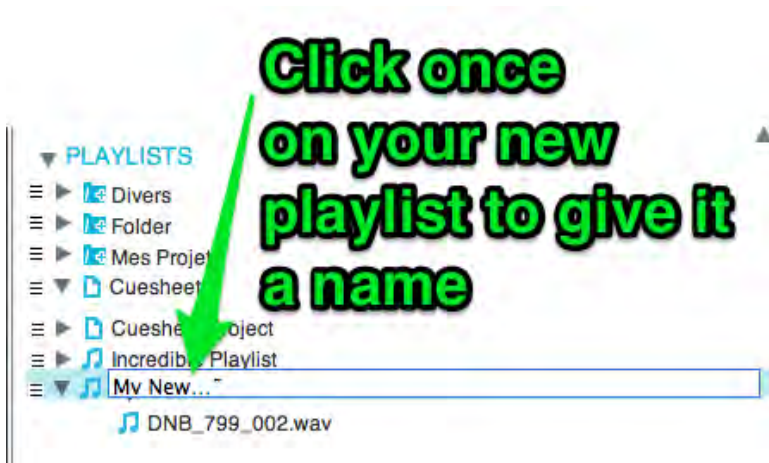

2. You now have access to the "Project", "Metadata" and "Browse" tabs. **Select the "Project" tab:**

3. From the **Project** tab, to create a new playlist, click on the **+** icon, as shown hereunder:

4. You can now give your playlist a name by clicking only once on its generic name (as shown):