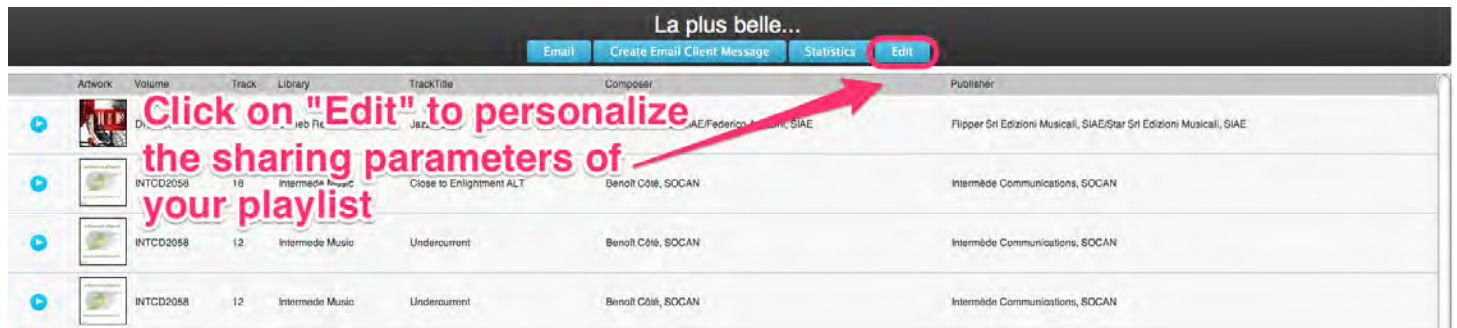

2. A new page with your playlist will show up. **Click on Edit** to edit some of its parameters (optional):